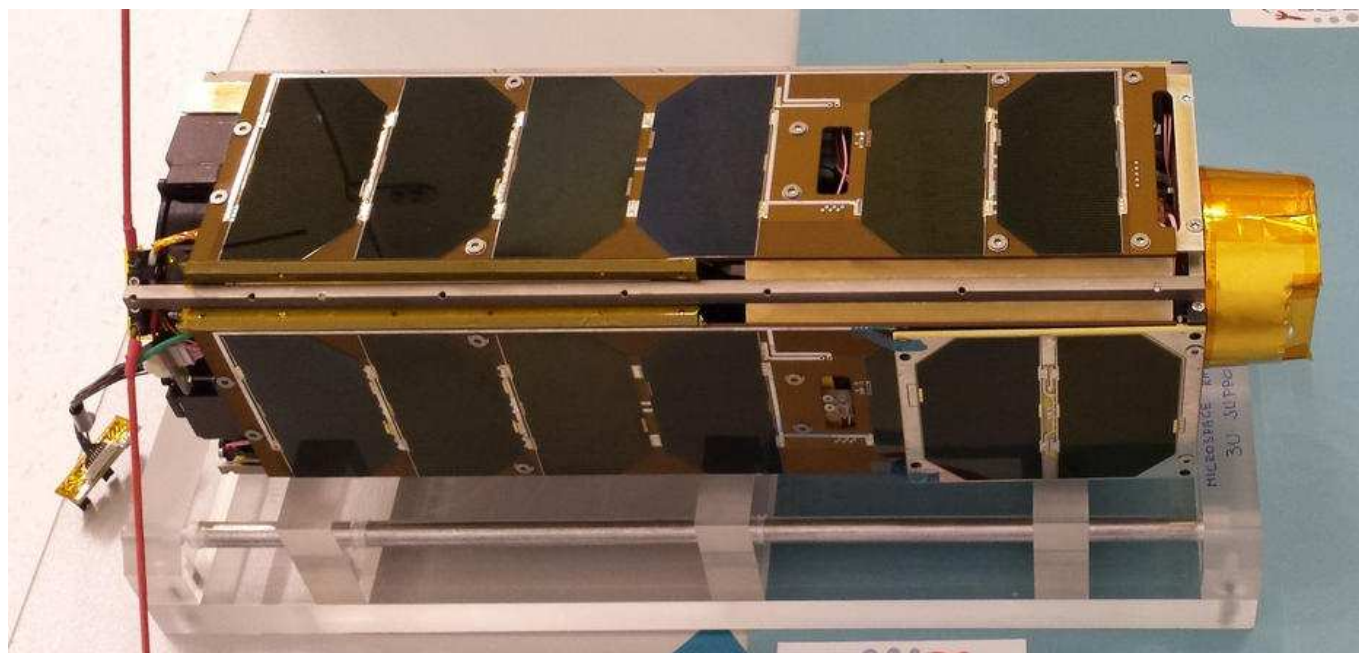

POPSAT 20/06

Ben ritrovati. a seguito del ricevuto avviso di un lancio e orbita favorevole del Nanosatellite POPSAT, stasera mi sono messo all'ascolto, ma impegni vari mi hanno fatto accendere le "radioline" solo alle 23:20 ora locale con circa mezz'ora di ritardo!! Tuttavia il segnale l'ho ricevuto ,eccome ! in effetti era debolissimo causa l'allontanamento, ma percepivo nel QRM il segnale CW. Centrando il battimento con Spectran l'emissione è a 437,4048 MHz, forse proprio a causa dell'allontanamento. Invece l'orbita successiva, 00.23 in poi, ora locale, non riesco a rilevarla. Comunque bene, visto che ho usato solo l'antenna verticale X-50N. Aspetto i rapporti di qualcun altro.

<http://air-radorama.blogspot.it/2014/06/nanosatellite-popsat-hip1-sara-in.html>